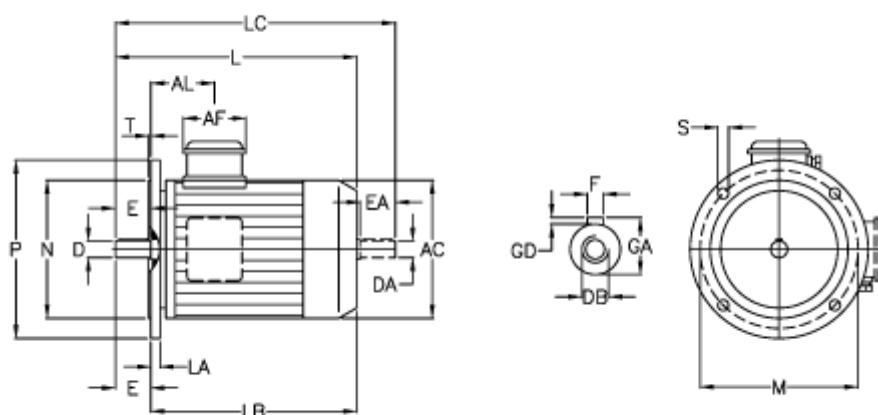

Data Sheet

Article number: 250372140021

Description: ICME Three-phase motor T63Bx2 0,37KW
2800 rpm 3x0 V B5

Measures

A/F = 70	F = 4	N = 95
AC = 124	GA = 12.5	P = 140
AL = 66	GD = 4	S = 9.5
D = 11	L = 211	T = 3
DA = 11	LA = 10	
DB = M4	LB = 191	
E = 23	LC = 238	
EA = 23	M = 115	